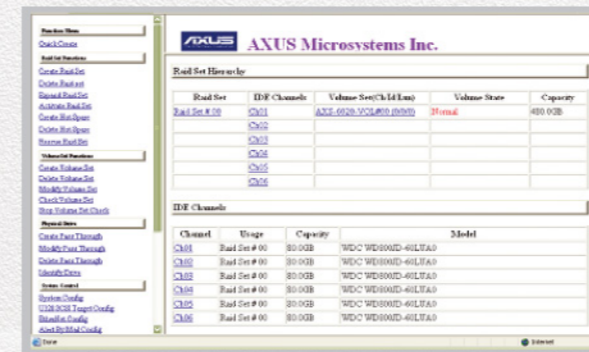

Web Management

Easy but powerful web based manager, enables the entire RAID configuration at your finger tips.

Hardware Specification of YOTTA Mini

Model	YI-06SAEU4N-D2 U4 SCSI	YI-06SApEF4N 4Gb Fibre
Controller #	1	
RAID Levels	0, 1, 3, 5, 6, 0+1, JBOD	
Cache Support (Write back)	Fixed 128MB DDR SDRAM onboard with ECC Protection	
System Type	Tower	
Host Interface	Single Ultra 320 SCSI Channel/Dual 4Gb Fibre Channel	
Host Transfer Rate	320MBs/4Gbs	
Disk Interface	SATA II	
Hot Swap and Redundant	Yes (Hard Disk, Fan Module), Optional Redundant Power Supply	
Disk Channel	6 Disk Channels	
LAN	Web browser-based RAID Manager via Build in 10/100 Ethernet Port	
Online Array Roaming	Yes	
Online Capacity Expansion and RAID Level Migration	Yes	
Power Supply	Single 300 ATX Power Supply / Optional Redundant Dual 250W Power Modules with PFC Feature	
Dimensions	166mm(W)*288mm(D)*346mm(H)	

Specification subject to change without notice. All trademarks or registered trademarks are properties of their respective owners.

Axus Microsystems Inc.
Sales information:sales@axus.com.tw
Axus web site:www.axus.com.tw

Tel: 886-2-323488686 Fax: 886-2-32341515
12F., No. 800, Chung Cheng RD., Chung Ho City Taipei
Hsien, Taiwan, R.O.C