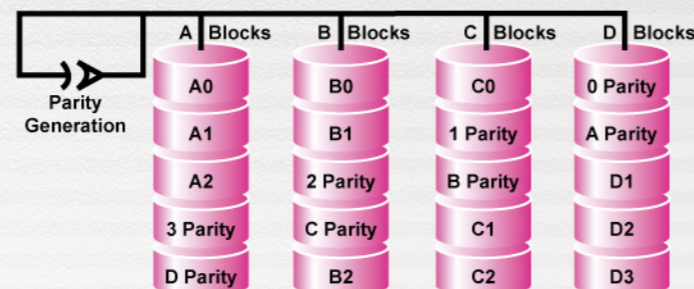

Yotta Mini-Sport

- o 4Gbps Fibre or U320 host connection
- o Support greater than 2TB per Volume set
- o Firmware-embedded web Browser-RAID manager.
- o Ultimate RAID Level 6 Protection
- o Online Capacity expansion, RAID Level migration
- o Support S.M.A.R.T, NCQ, and OOB staggered spin-up capable drives
- o Support SATA or SATA II drives.

Personal Storage at Enterprise Performance!

YOTTA Mini. It combines the new generation SATA-II hard drive interface with high performance Ultra 320 SCSI/4Gb fibre channel host connection and its superior RAID level 6 protection makes this entry-level RAID lightening fast as well as incredibly reliable.

Yotta Mini-Sport 4Gb enhancement!

The entry level YOTTA SCSI/4Gb fibre to SATA II RAID subsystem is an ideal solution for those who are willing to take the maximum advantage of lower-Cost and data security protection. It could be the smallest 4Gb fibre storage unit on the market.

Web Management

Easy but powerful web based manager, enables the entire RAID configuration at your finger tips.

Hardware Specification of YOTTA Mini

Model	YI-06SAEU4N-D2 U4 SCSI	YI-06SApEF4N 4Gb Fibre
Controller #	1	
RAID Levels	0, 1, 3, 5, 6, 0+1, JBOD	
Cache Support (Write back)	Fixed 128MB DDR SDRAM onboard with ECC Protection	
System Type	Tower	
Host Interface	Single Ultra 320 SCSI Channel/Dual 4Gb Fibre Channel	
Host Transfer Rate	320MBs/4Gbs	
Disk Interface	SATA II	
Hot Swap and Redundant	Yes (Hard Disk, Fan Module), Optional Redundant Power Supply	
Disk Channel	6 Disk Channels	
LAN	Web browser-based RAID Manager via Build in 10/100 Ethernet Port	
Online Array Roaming	Yes	
Online Capacity Expansion and RAID Level Migration	Yes	
Power Supply	Single 300 ATX Power Supply / Optional Redundant Dual 250W Power Modules with PFC Feature	
Dimensions	166mm(W)*288mm(D)*346mm(H)	